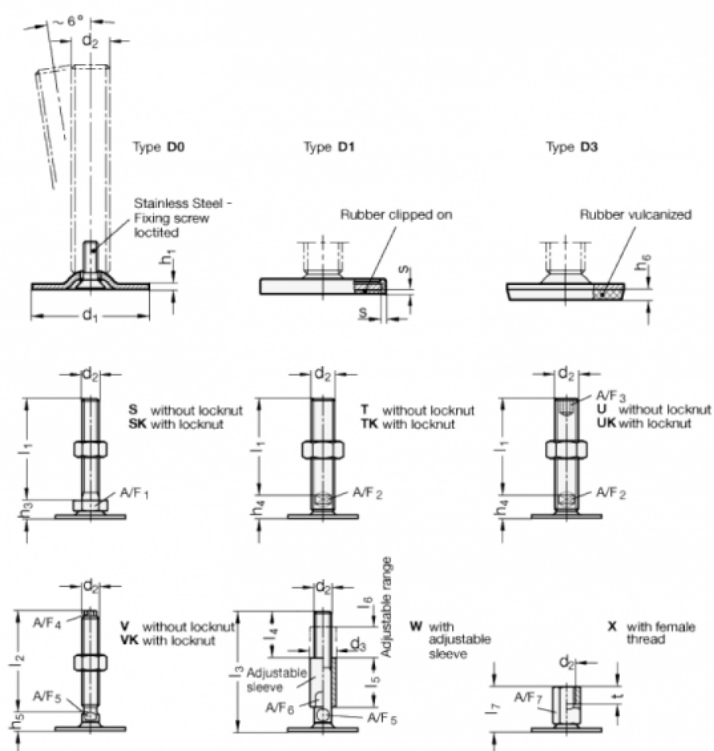

Article number: 204160M1675D3TK
 Description: E+G levelling foot
 GN 41-60-M16-75-D3-TK
 Note: TK With nut, Wrench flat at the bottom

Measures

A/F2 = 12
 d1 = 60
 d2 = M16
 h1 = 2.5
 h4 = 17
 h6 = 4.5
 l1 = 75
 s =